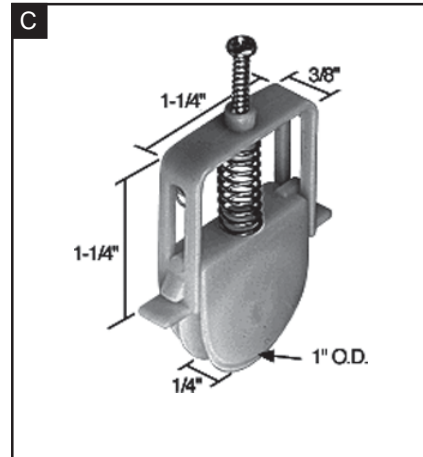

SCREEN DOOR ROLLER
ASSEMBLY, 2 PACK

99984 NYLON WHEELS	
1-19	$3.44
20+	$2.99
99985 STEEL WHEELS	
1-19	$4.59
20+	$3.99