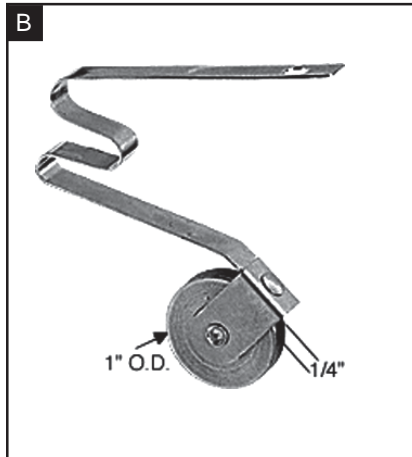

1-9	\$4.54
10+	\$3.95

F

11587

SLIDING SCREEN DOOR LATCH & PULL, NEW STYLE

1-9	\$4.54
10+	\$3.95

SCREEN DOOR ROLLER,
2 PACK

99980 NYLON WHEELS	
1-19	\$1.71
20+	\$1.49
99981 STEEL WHEELS	
1-19	\$4.01
20+	\$3.49