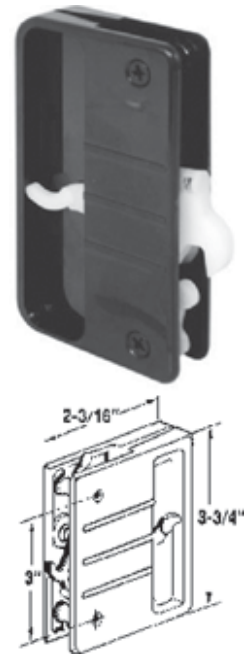

HANDLE SIDE OF SLIDING DOOR FRAME, 1 3/4" X 81"

70619
 WHITE STILE

1-11	\$19.26
12+	\$16.75

70618
 BRONZE STILE

1-11	\$19.26
12+	\$16.75

70629
 GRAY STILE

1-11	\$19.26
12+	\$16.75

SCREENING

SCREEN DOOR HANDEL

SCREENING

A

99989

PLASTIC SCREEN DOOR LATCH & PULL SET WITH AUTOMATIC LATCHING FEATURE, NON HANDED.

1-9	\$4.03
10+	\$3.50

B

99990

NON HANDED, SLIDING SCREEN DOOR LATCH & PULL, SECURITY LOCK, MORTISE INSTALLATION, PLASTIC ASSEMBLY.

1-9	\$4.54
10+	\$3.95

C

99991

SLIDING SCREEN DOOR HANDLE & LOCK SET, PLASTIC INSIDE & OUTSIDE PULL, WHITE LOCK & LATCH, MORTISE INSTALLATION.