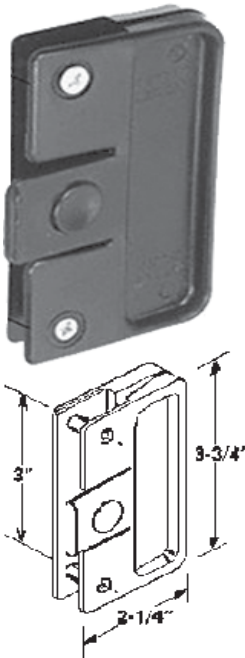

C

48" SLIDING SCREEN DOOR, ADJUSTABLE.

70612 GRAY
70628 BRONZE
70613 WHITE

1-9	\$49.39
10+	\$42.95

E

70621
 WHITE STILE - 1 3/4" X 97"
 (HANDLE SIDE OF SLIDING DOOR FRAME)

1-11	\$21.28
12+	\$18.50

F

HANDLE SIDE OF SLIDING DOOR FRAME, 1 3/4" X 81"

70619
 WHITE STILE

1-11	\$19.26
12+	\$16.75

70618
 BRONZE STILE

1-11	\$19.26
12+	\$16.75

70629
 GRAY STILE

1-11	\$19.26
12+	\$16.75

SCREENING

SCREEN DOOR HANDEL

SCREENING

A

99989

PLASTIC SCREEN DOOR LATCH & PULL SET WITH AUTOMATIC LATCHING FEATURE, NON HANDED.

1-9	\$4.03
10+	\$3.50

B

99990