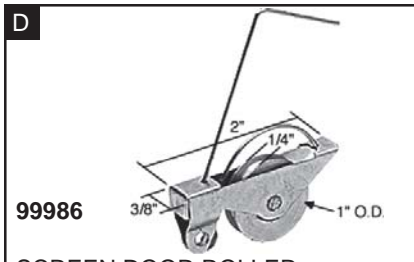

SCREEN DOOR ROLLER,
STEEL WHEELS,
2 PACK

99986	
1-19	$4.58
20+	$3.99