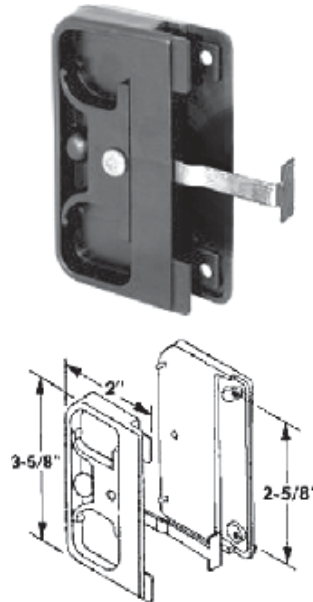

NON HANDED, SLIDING SCREEN DOOR LATCH & PULL, SECURITY LOCK, MORTISE INSTALLATION, PLASTIC ASSEMBLY.

1-9	\$4.54
10+	\$3.95

C

99991

SLIDING SCREEN DOOR HANDLE & LOCK SET, PLASTIC INSIDE & OUTSIDE PULL, WHITE LOCK & LATCH, MORTISE INSTALLATION.

1-9	\$3.39
10+	\$2.95

D

00838

NON HANDED, SLIDING SCREEN DOOR PULL SET, SURFACE MOUNTED, ECONOMY PLASTIC PULLS. NO LOCK.

1-9	\$2.24
10+	\$1.95

E

00837

NON HANDED, MORTISE INSTALLATION, LATCH & PULL. PLASTIC INSIDE & OUTSIDE PULL, STEEL LATCH ASSEMBLY.

1-9	\$4.54
10+	\$3.95

F

11587

SLIDING SCREEN DOOR LATCH & PULL, NEW STYLE

1-9	\$4.54
10+	\$3.95

SCREEN DOOR ROLLER,
2 PACK

99980 NYLON WHEELS	
1-19	\$1.71
20+	\$1.49
99981 STEEL WHEELS	
1-19	\$4.01
20+	\$3.49