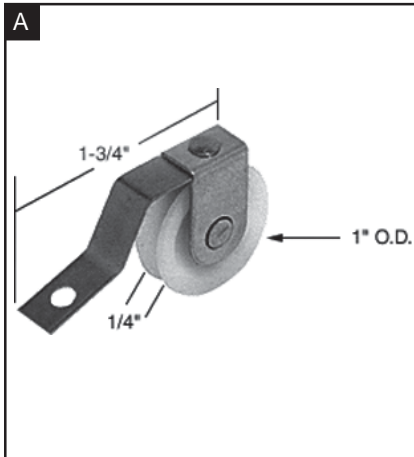

SCREEN DOOR ROLLER,
2 PACK

99980 NYLON WHEELS	
1-19	$1.71
20+	$1.49
99981 STEEL WHEELS	
1-19	$4.01
20+	$3.49