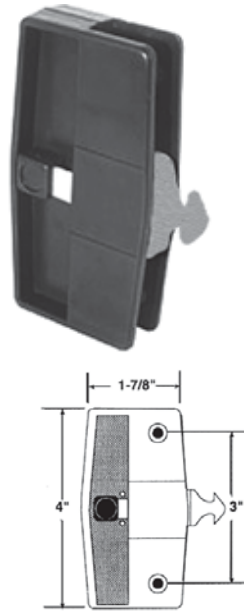

HANDLE SIDE OF SLIDING DOOR FRAME, 1 3/4" X 81"

70619
 WHITE STILE

1-11	\$19.26
12+	\$16.75

70618
 BRONZE STILE

1-11	\$19.26
12+	\$16.75

70629
 GRAY STILE

1-11	\$19.26
12+	\$16.75

SCREENING

SCREEN DOOR HANDEL

SCREENING

A

99989

PLASTIC SCREEN DOOR LATCH & PULL SET WITH AUTOMATIC LATCHING FEATURE, NON HANDED.

1-9	\$4.03
10+	\$3.50

B

99990

NON HANDED, SLIDING SCREEN DOOR LATCH & PULL, SECURITY LOCK, MORTISE INSTALLATION, PLASTIC ASSEMBLY.

1-9	\$4.54
10+	\$3.95

C

99991

SLIDING SCREEN DOOR HANDLE & LOCK SET, PLASTIC INSIDE & OUTSIDE PULL, WHITE LOCK & LATCH, MORTISE INSTALLATION.