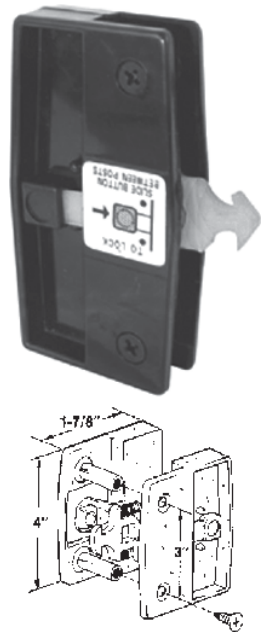

NON HANDED, SLIDING SCREEN DOOR LATCH & PULL, SECURITY LOCK, MORTISE INSTALLATION, PLASTIC ASSEMBLY.

1-9	\$4.54
10+	\$3.95

C

99991

SLIDING SCREEN DOOR HANDLE & LOCK SET, PLASTIC INSIDE & OUTSIDE PULL, WHITE LOCK & LATCH, MORTISE INSTALLATION.

1-9	\$3.39
10+	\$2.95

D

00838

NON HANDED, SLIDING SCREEN DOOR PULL SET, SURFACE MOUNTED, ECONOMY PLASTIC PULLS. NO LOCK.

1-9	\$2.24
10+	\$1.95

E

00837

NON HANDED, MORTISE INSTALLATION, LATCH & PULL. PLASTIC INSIDE & OUTSIDE PULL, STEEL LATCH ASSEMBLY.

1-9	\$4.54
10+	\$3.95

F

11587

SLIDING SCREEN DOOR LATCH & PULL, NEW STYLE

1-9	\$4.54
10+	\$3.95

SCREEN DOOR ROLLER,
2 PACK

99980 NYLON WHEELS	
1-19	\$1.71
20+	\$1.49
99981 STEEL WHEELS	
1-19	\$4.01
20+	\$3.49