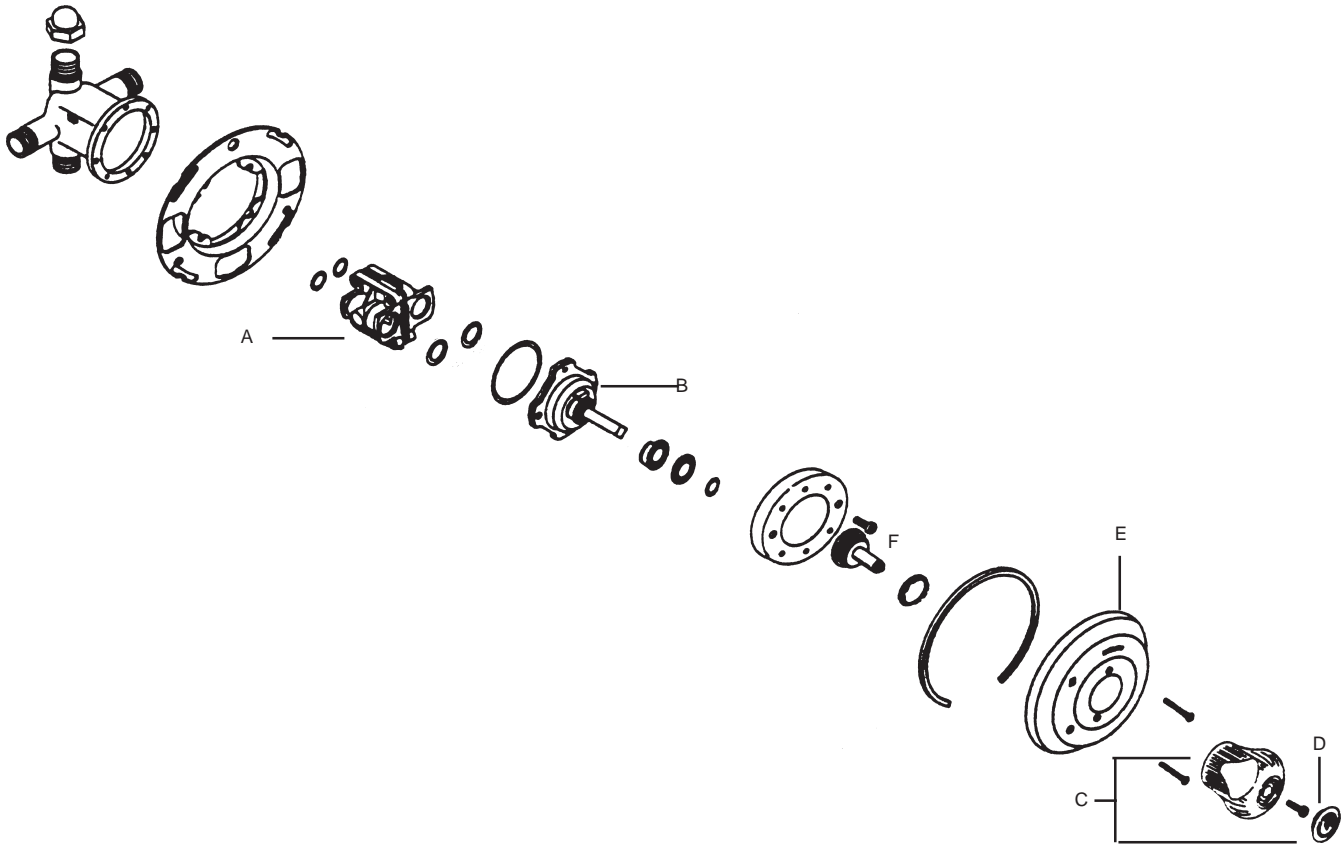

A	91771	KOHLER PRESSURE BALANCE UNIT	1-19	$43.70
		#500520	20+	$38.00
B	91797	KOHLER SHOWER CAP	1-19	$56.75
		#77886	20+	$49.35
C	91750	KOHLER SHOWER HANDLE	1-19	$12.94
		W/ BUTTON	20+	$11.25
D	91798	KOHLER SHOWER HANDLE BUTTON	1-19	$3.74
		W/ ARROW	20+	$3.25
E	91541	KOHLER SHOWER FLANGE	1-19	$25.58
			20+	$22.25
F	1004	KOHLER SHOWER STEM ADAPTER	1-19	$4.60
			20+	$4.00