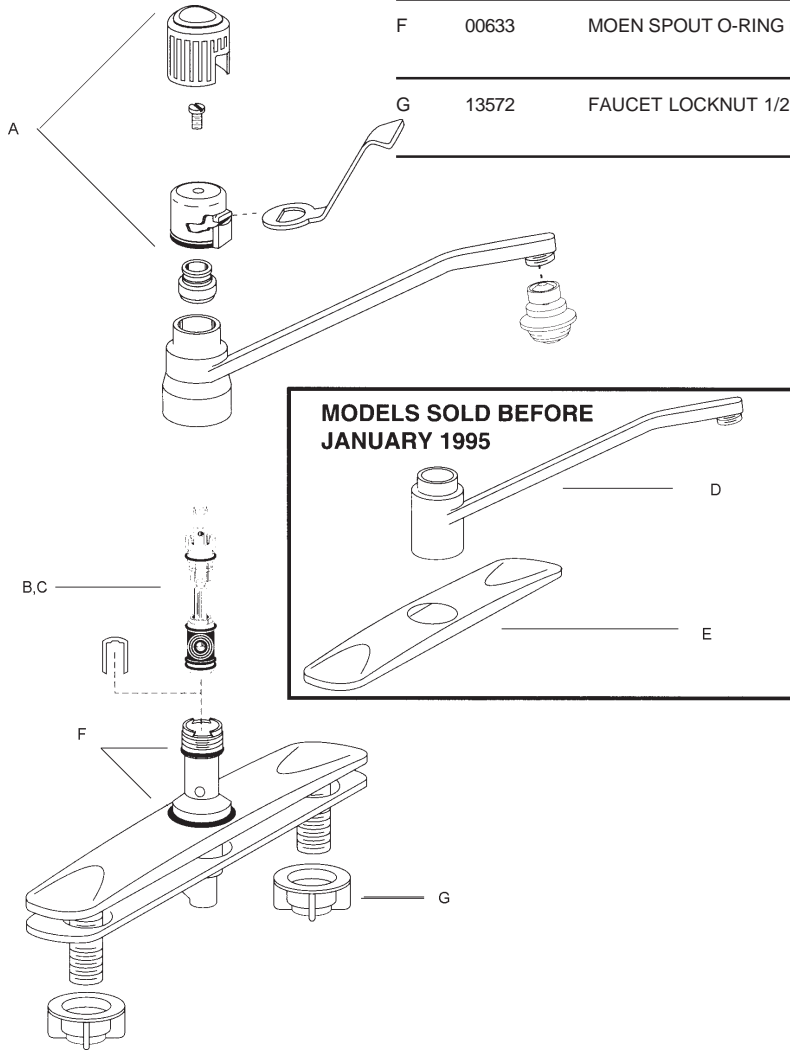

A	85848	MOEN KITCHEN HANDLE ASSEMBLY	1-11	$16.96
		CHROME	12+	$14.75
B	85814	MOEN CARTRIDGE #1200B	1-11	$18.98
		BRASS	12+	$16.50
C	85813	MOEN CARTRIDGE #1225B	1-11	$15.23
		MAGNUM	12+	$13.25
D	85844	MOEN 9" SPOUT	1-11	$67.16
		CHROME	12+	$58.40
E	85852	MOEN DECK PLATE	1-11	$37.12
			12+	$32.28
F	00633	MOEN SPOUT O-RING KIT	1-11	$4.14
			12+	$3.60
G	13572	FAUCET LOCKNUT 1/2" I.P.S.	1-99	$0.29
			100+	$0.25