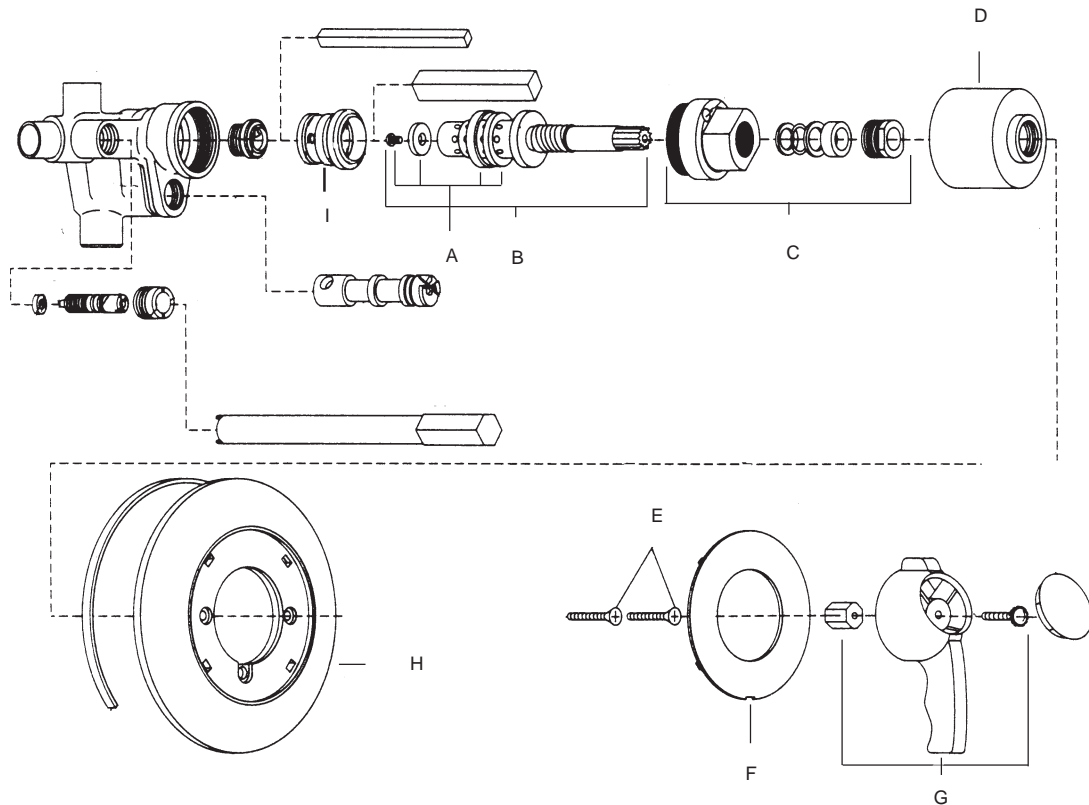

A	91766	SYMMONS WASHER KIT	1-19	$7.80
		TA-9	20+	$6.79
B	91764	SYMMONS FLOW CONTROL SPINDLE	1-19	$50.35
		TA-10	20+	$43.79
C	91763	SYMMONS CAP ASSEMBLY	1-19	$43.64
		T-12A	20+	$37.95
D	91765	SYMMONS DOME COVER AND LOCKNUT	1-19	$16.31
		T 19/20	20+	$14.19
E	91762	SYMMONS ESCHUTCHEON SCREWS	1-19	$2.17
		(2)T-28	20+	$1.89
F	91760	SYMMONS INDEX BUTTON	1-19	$6.84
		T3-29L	20+	$5.95
G	91761	SYMMONS LEVER TEMPERATURE CONTROL	1-19	$33.35
		W/INS T3-31	20+	$29.00
H	91759	SYMMONS CHROME ESCHUTCHEON PLATE	1-19	$26.39
		T3-27	20+	$22.95
I	91968	SYMMONS SEAT ASSEMBLY	1-19	$30.99
		TA-4	20+	$26.95