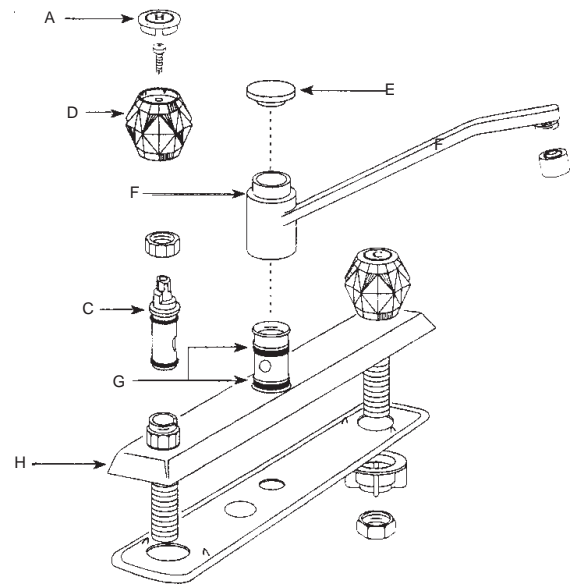

MOEN PARTS

PLUMBING

A	85816	MOEN HANDLE BUTTON HOT / COLD BUTTON - 1 PR.	1-19 20+	$6.20 $5.39
B	85806	MOEN LAV. HANDLE KIT - INCLUDES: HANDLE, HOT BUTTON, COLD BUTTON AND SCREW	1-11 12+	$18.29 $15.90
C	85815	MOEN UNIVERSAL LAVATORY CARTRIDGE	1-23 24+	$10.29 $8.95
D	85841	MOEN SMALL ACRYLIC HANDLE FOR KITCHEN / LAVATORY	1-11 12+	$20.68 $17.98
E	00690	MOEN CAP FOR 2 HANDLE KITCHEN FAUCET	1-11 12+	$8.30 $7.22
F	85860	MOEN SPOUT FOR 2 HANDLE KITCHEN FAUCET	1-11 12+	$43.45 $39.50
G	00633	MOEN SPOUT O-RING KIT INCLUDES GREASE PACKET	1-11 12+	$4.14 $3.60
H	85856	MOEN DECK PLATE FOR 2 HANDLE KITCHEN FAUCET	1-11 12+	$25.31 $22.01