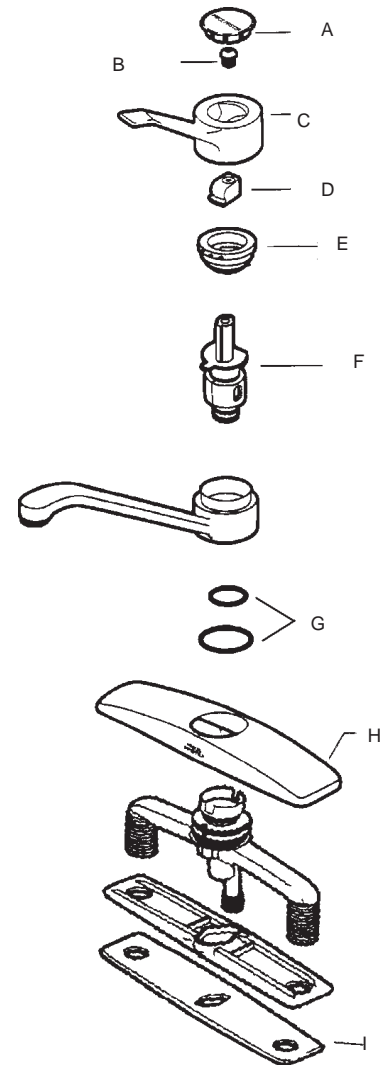

PRICE PFISTER PARTS

PLUMBING

A	99056	PRICE PFISTER AVANTE BUTTON - KITCHEN	1-19 20+	$2.77 $2.41
B	99082	PRICE PFISTER AVANTE SCREW	1-19 20+	$0.40 $0.35
C	88192	PRICE PFISTER AVANTE KITCHEN HANDLE	1-19 20+	$25.82 $22.45
D	99066	PRICE PFISTER AVANTE YOKE	1-19 20+	$0.86 $0.75
E	99058	PRICE PFISTER AVANTE STEMRETAINER	1-19 20+	$2.24 $1.95
F	21724	PRICE PFISTER AVANTE CARTRIDGE	1-19 20+	$11.79 $10.25
G	99063	PRICE PFISTER AVANTE 2 O-RINGS	1-19 20+	$2.24 $1.95
H	10842	PRICE PFISTER AVANTE HOUSING	1-19 20+	$11.04 $9.60
I	10854	PRICE PFISTER AVANTE EZ-SEAL GASKET	1-19 20+	$0.77 $0.67