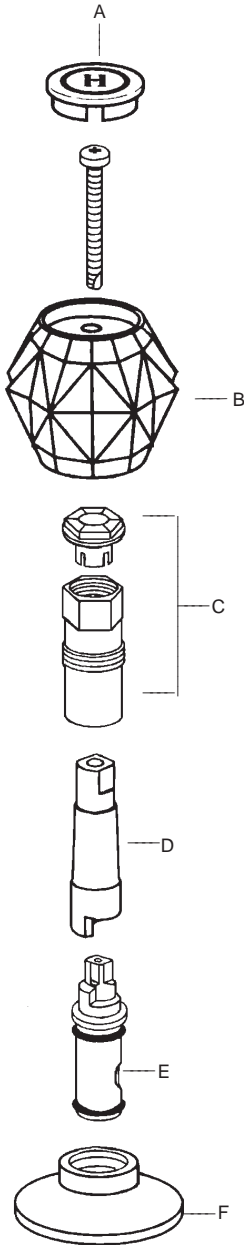

A	85816	MOEN UNIVERSAL LAVATORY HOT / COLD BUTTON - 1 PR.	1-19 20+	$6.19 $5.39
B	85806	MOEN WIDESPREAD LAVATORY HANDLE KIT	1-11 12+	$17.49 $15.90
C	85808	MOEN WIDESPREAD LAVATORY CARTRIDGE NUT	1-11 12+	$4.92 $4.28
D	85811	MOEN WIDESPREAD LAVATORY STEMEXTENSION	1-11 12+	$5.23 $4.55
E	85815	MOEN UNIVERSAL LAVATORY CARTRIDGE #1224B	1-23 24+	$10.29 $8.95
F	85807	MOEN WIDESPREAD LAVATORY ESCUTCHEON	1-11 12+	$9.22 $8.02