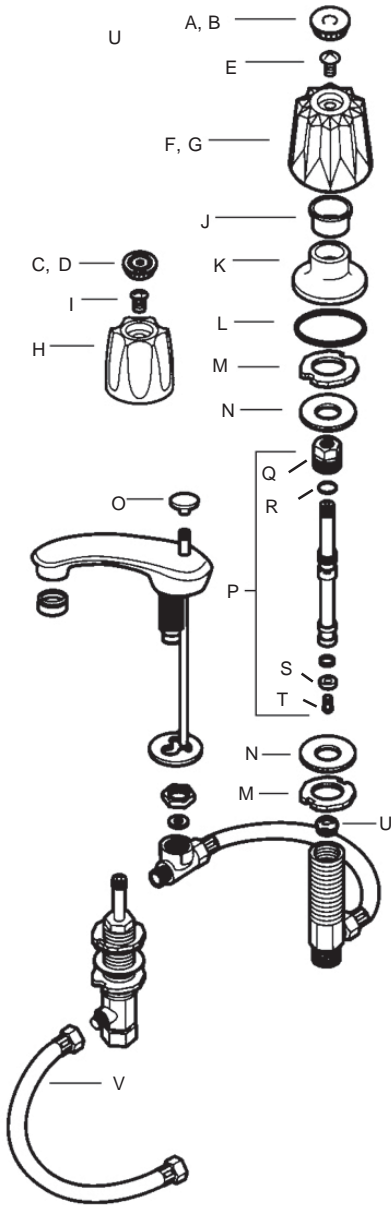

A	99055	PRICE PFISTER WINDSOR COLD BUTTON - CHROME PLATED	1-19 20+	$0.90 $0.79
B	99054	PRICE PFISTER WINDSOR HOT BUTTON - CHROME PLATED	1-19 20+	$0.90 $0.79
C	99104	PRICE PFISTER VERVE COLD BUTTON - CLEAR	1-19 20+	$0.58 $0.50
D	99108	PRICE PFISTER VERVE HOT BUTTON - CLEAR	1-19 20+	$0.58 $0.50
E	99082	PRICE PFISTER WINDSOR HANDLE SCREW	1-19 20+	$0.40 $0.35
F	99067	PRICE PFISTER WINDSOR HANDLE CLEAR - LARGE	1-19 20+	$3.95 $3.42
G	99002	GENERIC PRICE PFISTER WINDSOR HANDLE CLEAR - LARGE	1-19 20+	$2.42 $2.11
H	99089	PRICE PFISTER VERVE HANDLE CHROME - LARGE	1-19 20+	$4.83 $4.20
I	1147	GENERIC PRICE PFISTER VERVE HANDLE CHROME - LARGE W/ 3 BUTTONS	1-19 20+	$2.18 $1.90
J	10868	PRICE PFISTER WIDESPREAD FLANGE ADAPTOR	1-19 20+	$0.74 $0.64
K	10870	PRICE PFISTER WIDESPREAD FLANGE THREADED - CHROME	1-19 20+	$4.31 $3.75
L	00608	PRICE PFISTER WIDESPREAD FLANGE NO THREADS - CHROME	1-19 20+	$6.31 $5.49
M	99093	PRICE PFISTER LOCKNUT	1-19 20+	$1.40 $1.22
N	99091	PRICE PFISTER WASHER FOR CONCEALED DECK	1-19 20+	$0.40 $0.35
O	88111	PRICE PFISTER PULL UP KNOB	1-19 20+	$1.41 $1.23
P	10847	PRICE PFISTER WIDESPREAD LAVATORY CARTRIDGE	1-19 20+	$12.71 $11.05
Q	99102	PRICE PFISTER BONNET WASHER	1-19 20+	$0.25 $0.22
R	10856	PRICE PFISTER O-RING FOR LAVATORY CARTRIDGE	1-19 20+	$0.28 $0.24
S	10864	PRICE PFISTER WINDSOR SEAT WASHER	1-19 20+	$0.21 $0.18
T	10862	PRICE PFISTER WINDSOR SEAT SCREW	1-19 20+	$0.41 $0.36
U	10860	PRICE PFISTER WINDSOR SEAT	1-19 20+	$0.63 $0.55
V	00665	PRICE PFISTER WIDESPREAD FAUCET LINE	1-19 20+	$5.50 $4.78