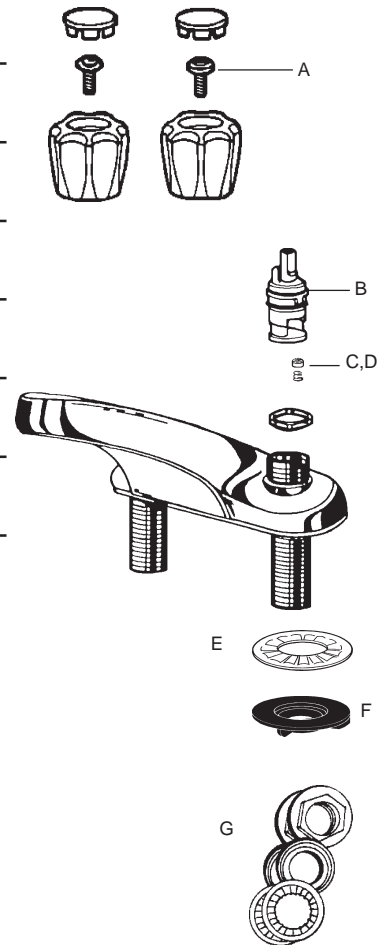

# PLUMBING

A	13540	DELTA KITCHEN HANDLE W/ SET SCREW	1-19 20+	\$9.64 \$8.38
B	13520	DELTA CAP W/ ADJUSTING RING	1-19 20+	\$3.50 \$3.05
C	13522	DELTA CAM AND PACKING	1-19 20+	\$1.34 \$1.17
D	13536	DELTA BALL ASSEMBLY STAINLESS STEEL	1-19 20+	\$2.62 \$2.28
E	13524	DELTA SEATS 24 PK.	1-19 20+	\$9.76 \$8.49
F	13528	DELTA SPRINGS 24 PK.	1-19 20+	\$9.76 \$8.49
G	13568	FAUCET ROSETTE	1-99 100+	\$0.17 \$0.15
H	13572	FAUCET LOCKNUT	1-99 100+	\$0.29 \$0.25
I	11852	6 PC. FAUCET NUT SET	1-49 50+	\$0.60 \$0.53
J	13544	DELTA SMALL KNOB HANDLES W/ BUTTONS AND SCREWS	1-9 10+	\$7.55 \$6.57
K	13548	DELTA STEM UNIT ASSEMBLY	1-19 20+	\$2.55 \$2.22
L	21620	DELTA 1 HANDLE REPAIR KIT	1-19 20+	\$6.31 \$5.49

A	13562	DELTA CHECK STOP ASSEMBLY	1-24	\$10.58
			25+	\$9.20
B	13524	DELTA SEATS 24 PK.	1-9	\$9.76
			10+	\$8.49
C	13528	DELTA SPRINGS 24 PK.	1-9	\$9.76
			10+	\$8.49
D	13560	DELTA UNIT ASSEMBLY TUB/SHOWER	1-19	\$12.76
			20+	\$11.10
E	13536	DELTA BALL ASSEMBLY STAINLESS STEEL	1-19	\$2.62
			20+	\$2.28
F	13522	DELTA CAM AND PACKING	1-19	\$1.34
			20+	\$1.17
G	13520	DELTA CAP W/ ADJUSTING RING	1-19	\$3.50
			20+	\$3.05
H	13556	DELTA SHOWER HANDLE	1-19	\$10.93
			20+	\$9.50
I	13564	DELTA PRESSURE BALANCE SPOOL ASSEMBLY	1-9	\$40.25
			10+	\$35.00

# PLUMBING

A	13544	DELTA SMALL KNOB HANDLES W/ BUTTONS AND SCREWS	1-9 10+	\$7.55 \$6.57
B	13548	DELTA STEM UNIT ASSEMBLY	1-19 20+	\$2.55 \$2.22
C	13524	DELTA SEATS 24 PK.	1-9 10+	\$9.76 \$8.49
D	13528	DELTA SPRINGS 24 PK.	1-9 10+	\$9.76 \$8.49
E	13568	FAUCET ROSETTE	1-99 100+	\$0.17 \$0.15
F	13572	FAUCET LOCKNUT	1-99 100+	\$0.29 \$0.25
G	11852	6 PC. FAUCET NUT SET	1-49 50+	\$0.60 \$0.53