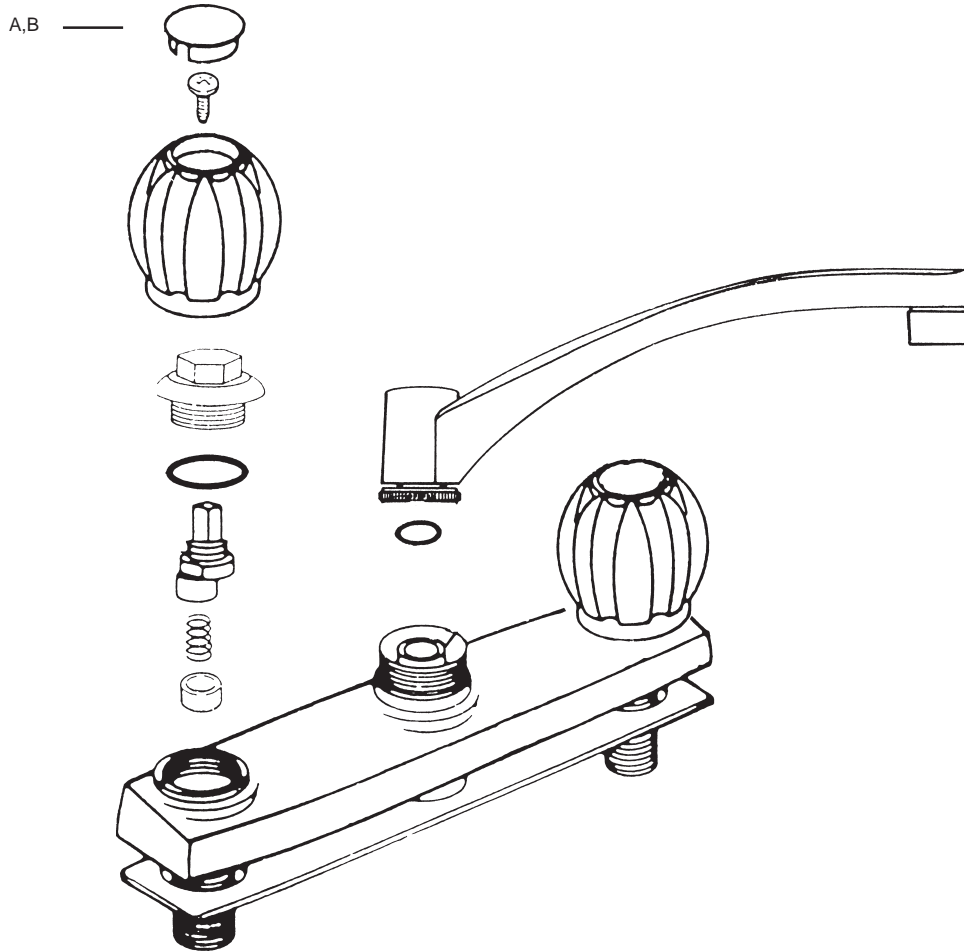

A	00679	INDEXBUTTON	1-19	$0.37
		COLD	20+	$0.32
B	00680	INDEXBUTTON	1-19	$0.37
		HOT	20+	$0.32