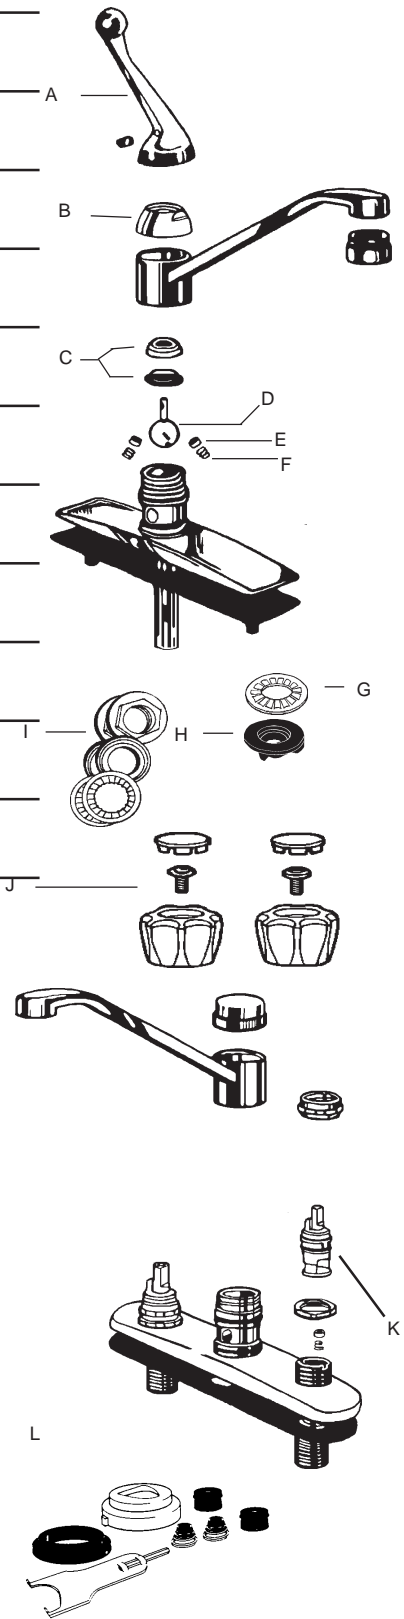

**E**

**1454**

PRICE PFISTER  
WIDE LAVATORY WITH POP UP

1-5	\$102.35
<b>6+</b>	<b>\$89.00</b>

**F**

**1465**

PRICE PFISTER  
WIDESPREAD WITH POP AVALON

1-5	\$141.45
<b>6+</b>	<b>\$123.00</b>

# PLUMBING

A	13540	DELTA KITCHEN HANDLE W/ SET SCREW	1-19 20+	\$9.64 \$8.38
B	13520	DELTA CAP W/ ADJUSTING RING	1-19 20+	\$3.50 \$3.05
C	13522	DELTA CAM AND PACKING	1-19 20+	\$1.34 \$1.17
D	13536	DELTA BALL ASSEMBLY STAINLESS STEEL	1-19 20+	\$2.62 \$2.28
E	13524	DELTA SEATS 24 PK.	1-19 20+	\$9.76 \$8.49
F	13528	DELTA SPRINGS 24 PK.	1-19 20+	\$9.76 \$8.49
G	13568	FAUCET ROSETTE	1-99 100+	\$0.17 \$0.15
H	13572	FAUCET LOCKNUT	1-99 100+	\$0.29 \$0.25
I	11852	6 PC. FAUCET NUT SET	1-49 50+	\$0.60 \$0.53
J	13544	DELTA SMALL KNOB HANDLES W/ BUTTONS AND SCREWS	1-9 10+	\$7.55 \$6.57
K	13548	DELTA STEM UNIT ASSEMBLY	1-19 20+	\$2.55 \$2.22
L	21620	DELTA 1 HANDLE REPAIR KIT	1-19 20+	\$6.31 \$5.49