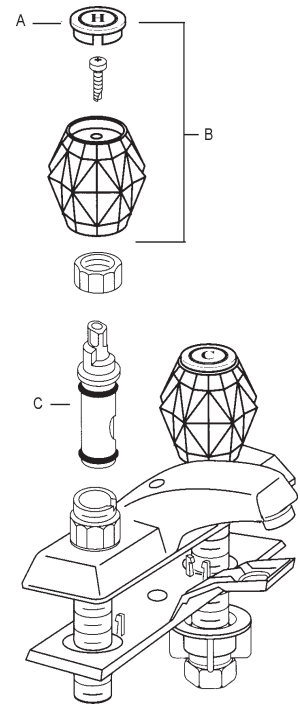

MOEN PARTS

PLUMBING

A	85816	MOEN HANDLE BUTTON HOT / COLD BUTTON - 1 PR.	1-19 20+	$6.20 $5.39
B	85806	MOEN LAV. HANDLE KIT - INCLUDES: HANDLE, HOT BUTTON, COLD BUTTON AND SCREW	1-11 12+	$18.29 $15.90
C	85815	MOEN UNIVERSAL LAVATORY CARTRIDGE	1-23 24+	$10.29 $8.95
D	85841	MOEN SMALL ACRYLIC HANDLE FOR KITCHEN / LAVATORY	1-11 12+	$20.68 $17.98
E	00690	MOEN CAP FOR 2 HANDLE KITCHEN FAUCET	1-11 12+	$8.30 $7.22
F	85860	MOEN SPOUT FOR 2 HANDLE KITCHEN FAUCET	1-11 12+	$43.45 $39.50
G	00633	MOEN SPOUT O-RING KIT INCLUDES GREASE PACKET	1-11 12+	$4.14 $3.60
H	85856	MOEN DECK PLATE FOR 2 HANDLE KITCHEN FAUCET	1-11 12+	$25.31 $22.01