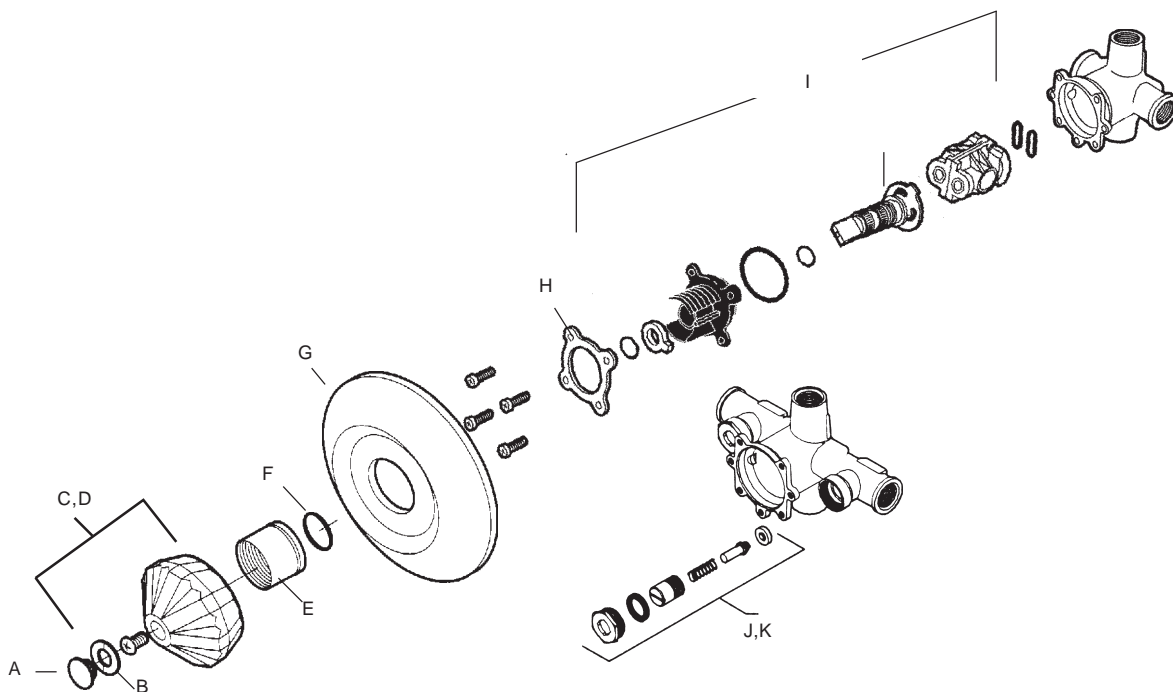

PRICE PFISTER PARTS

PLUMBING

A	99070	PRICE PFISTER NEW STYLE	1-19	$2.16
		SHOWER BUTTON	20+	$1.88
B	99072	PRICE PFISTER SHOWER WASHER	1-19	$0.67
		HOT AND COLD	20+	$0.58
C	99068	PRICE PFISTER NEW STYLE	1-19	$13.86
		SHOWER HANDLE - ACRYLIC	20+	$12.05
D	99004	GENERIC PRICE PFISTER NEW STYLE	1-19	$7.18
		SHOWER HANDLE W/BUTTON, INDICATOR, & SCREW	20+	$6.25
E	99084	PRICE PFISTER SHOWER SLEEVE	1-19	$7.47
			20+	$6.50
F	99074	PRICE PFISTER SHOWER WASHER	1-19	$0.21
			20+	$0.18
G	99076	PRICE PFISTER SHOWER FLANGE	1-19	$16.96
		6 3/4"	20+	$14.75
H	99078	PRICE PFISTER SHOWER RING	1-19	$0.86
		COVER PLATE	20+	$0.75
I	1199	PRICE PFISTER SHOWER COMPLETE	1-19	$20.96
		VALVE SYSTEM ASSEMBLY	20+	$18.23
J	10855	PRICE PFISTER INTEGRAL STOP	1-19	$7.48
			20+	$6.50
K	00789	GENERIC PRICE PFISTER	1-19	$8.74
		INTEGRAL STOP	20+	$7.60