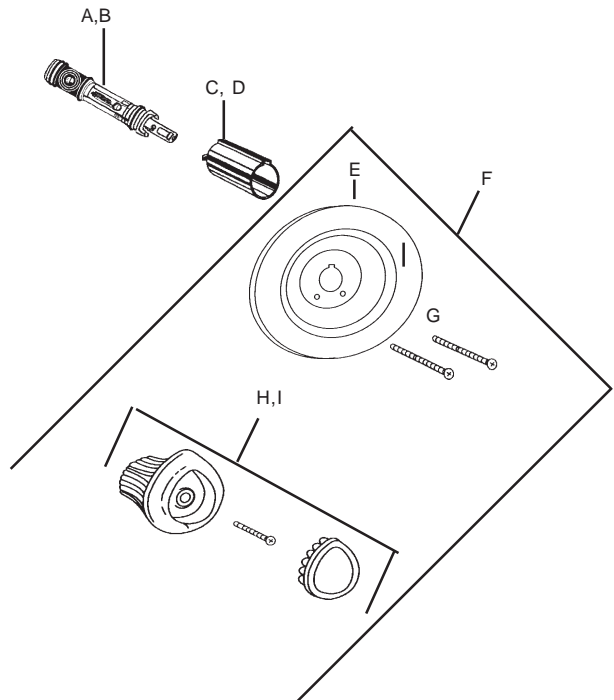

A	85814	MOEN SHOWER	1-11	$19.07
		CARTRIDGE - BRASS #1200B	12+	$16.58
B	85813	MOEN SHOWER	1-11	$15.23
		CARTRIDGE - PLASTIC #1225B	12+	$13.25
C	85805	MOEN SHOWER	1-19	$5.63
		STOP TUBE - CHROME	20+	$4.90
D	00673	GENERIC MOEN SHOWER	1-11	$2.28
		STOP TUBE - CHROME	12+	$1.99
E	85802	MOEN SHOWER	1-11	$19.82
		ESCUTCHEON - 7"	12+	$17.24
F	1283	GENERIC MOEN SHOWER	1-19	$18.40
		ESCUTCHEON - 7" CHROME TRIM KIT	20+	$16.00
G	85803	MOEN SHOWER	1-11	$6.36
		ESCUTCHEON SCREWS	12+	$5.53
H	85804	MOEN SHOWER	1-11	$14.92
		KNOB KIT	12+	$12.98
I	00658	GENERIC MOEN SHOWER	1-19	$4.22
		KNOB - CLEAR ACRYLIC W/BUTTON	20+	$3.67