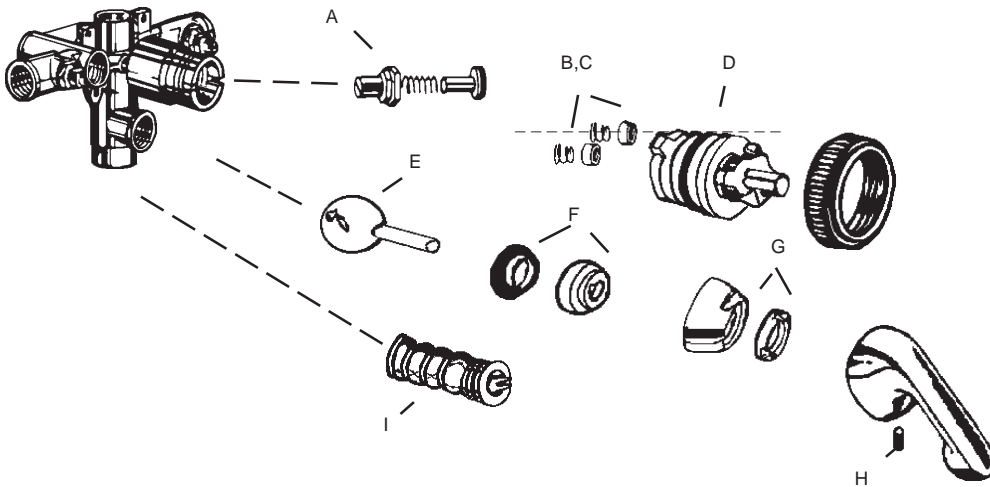

A	13562	DELTA CHECK STOP ASSEMBLY	1-24	$10.58
			25+	$9.20
B	13524	DELTA SEATS 24 PK.	1-9	$9.76
			10+	$8.49
C	13528	DELTA SPRINGS 24 PK.	1-9	$9.76
			10+	$8.49
D	13560	DELTA UNIT ASSEMBLY TUB/SHOWER	1-19	$12.76
			20+	$11.10
E	13536	DELTA BALL ASSEMBLY STAINLESS STEEL	1-19	$2.62
			20+	$2.28
F	13522	DELTA CAM AND PACKING	1-19	$1.34
			20+	$1.17
G	13520	DELTA CAP W/ ADJUSTING RING	1-19	$3.50
			20+	$3.05
H	13556	DELTA SHOWER HANDLE	1-19	$10.93
			20+	$9.50
I	13564	DELTA PRESSURE BALANCE SPOOL ASSEMBLY	1-9	$40.25
			10+	$35.00