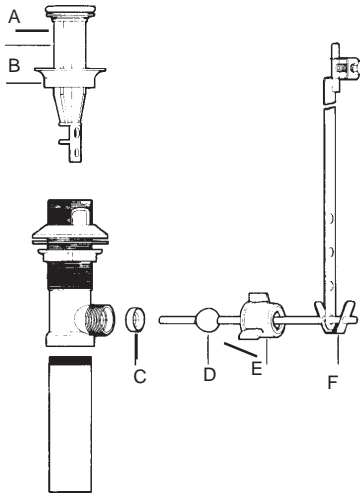

BATH

A	11810	POP-UP PLUG ASSEMBLY	1-11	$3.04
		CHROME	12+	$2.64
B	11812	POP-UP FLANGE	1-11	$4.12
		CHROME PLATED SOLID BRASS	12+	$3.58
C	11814	BALL SEAT	1-11	$0.10
			12+	$0.09
D	11816	BALL AND HORIZONTAL ROD ASSEMBLY	1-11	$1.02
			12+	$0.89
E	11818	COMPRESSION NUT	1-11	$0.35
			12+	$0.30
F	11820	HORIZONTAL ROD CLIP	1-11	$0.30
			12+	$0.26