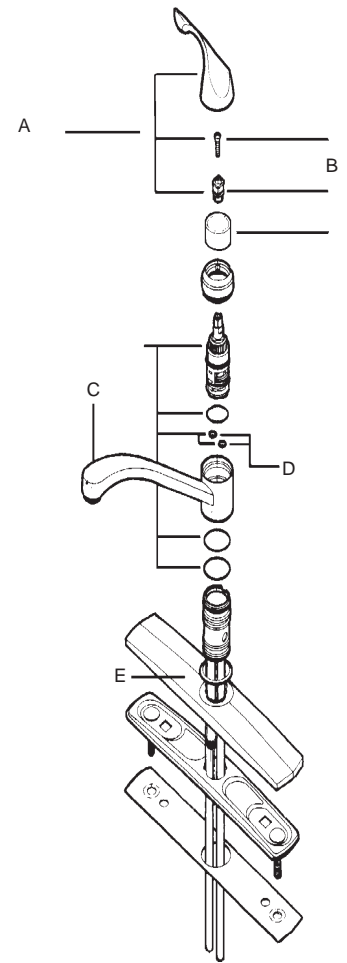

VALLEY PARTS

PLUMBING

A	99524	KITCHEN HANDLE	1-11	$14.38
		ASSEMBLY - CHROME	12+	$12.50
B	99526	HANDLE ADAPTOR	1-11	$0.23
		SCREW	12+	$0.20
C	99534	CONTROL ASSEMBLY	1-11	$10.67
			12+	$8.19
D	99542	SEAT AND SPRING	1-11	$.63
		1 PAIR	12+	$.55
E	99532	DECK COVER	1-11	$6.00
			12+	$5.22
F	99552	SINGLE HANDLE	1-11	$3.15
		FAUCET REPAIR KIT	12+	$2.74