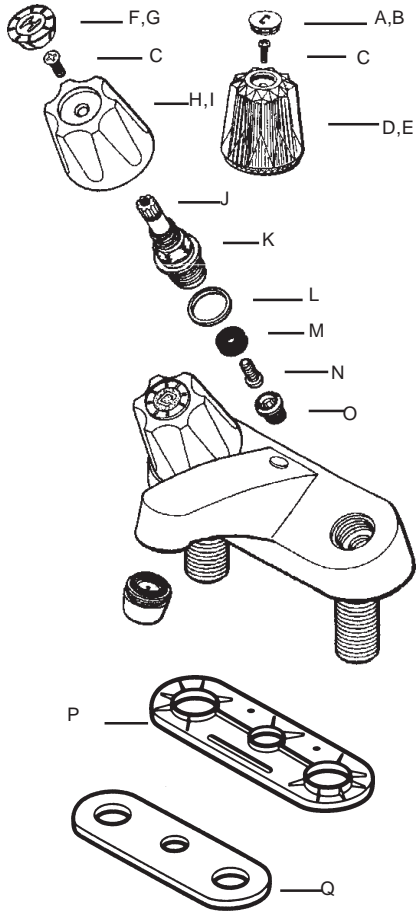

A	99054	PRICE PFISTER WINDSOR HOT BUTTON - CHROME	1-19 20+	$0.90 $0.79
B	99055	PRICE PFISTER WINDSOR COLD BUTTON - CHROME	1-19 20+	$0.90 $0.79
C	99082	PRICE PFISTER WINDSOR HANDLE SCREW	1-19 20+	$0.40 $0.35
D	99052	PRICE PFISTER WINDSOR HANDLE - SMALL	1-19 20+	$2.42 $2.10
E	99003	GENERIC PRICE PFISTER WINDSOR HANDLE - SMALL	1-19 20+	$1.55 $1.35
F	99104	PRICE PFISTER VERVE COLD BUTTON - CLEAR	1-19 20+	$0.8 $0.50
G	99108	PRICE PFISTER VERVE HOT BUTTON - CLEAR	1-19 20+	$0.58 $0.50
H	99100	PRICE PFISTER SMALL VERVE HANDLE - CHROME	1-19 20+	$3.51 $3.05
I	99001	GENERIC PRICE PFISTER SMALL VERVE HANDLE - CHROME	1-19 20+	$1.59 $1.39
J	99047	PRICE PFISTER WINDSOR FAUCET STEM - SMALL 1 5/8"	1-19 20+	$2.73 $2.37
K	1013	PRICE PFISTER CARTRIDGE SEATLESS	1-19 20+	$10.55 $9.18
L	10859	PRICE PFISTER CARTRIDGE NYLON WASHER	1-19 20+	$0.13 $0.11
M	10864	PRICE PFISTER WINDSOR SEAT WASHER	1-19 20+	$0.21 $0.18
N	10862	PRICE PFISTER WINDSOR SEAT SCREW	1-19 20+	$0.41 $0.36
O	10860	PRICE PFISTER WINDSOR SEAT	1-19 20+	$0.63 $0.55
P	91638	PRICE PFISTER VERVE BOTTOMPLATE	1-19 20+	$0.75 $0.65
Q	10871	PRICE PFISTER FOAMGASKET	1-19 20+	$0.69 $0.60