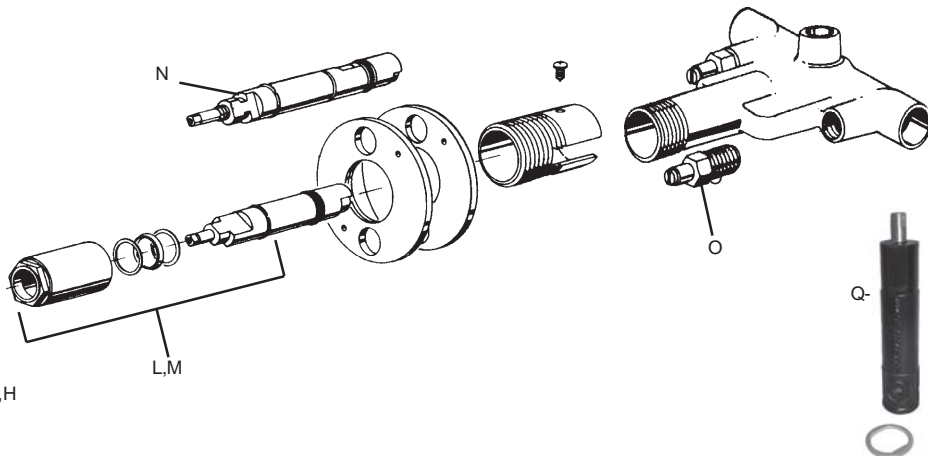

A	69500	MIXET SHOWERHEAD	1-19	$7.99
		CHROME	20+	$6.95
B	69502	MIXET TUB SPOUT	1-24	$12.06
		CHROME 1/2" SLIDE CONN.	25+	$10.49
C	69512	MIXET VOLUME HANDLE	1-24	$2.82
		CLEAR	25+	$2.45
D	69514	MIXET VOLUME HANDLE	1-24	$2.82
		SMOKE	25+	$2.45
E	69516	MIXET TEMPERATURE KNOB	1-24	$2.88
		CLEAR	25+	$2.50
F	69518	MIXET TEMPERATURE KNOB	1-24	$2.88
		SMOKE	25+	$2.50
G	69508	MIXET FLANGE	1-24	$8.30
		4 1/2" CHROME	25+	$7.22
H	69510	MIXET FLANGE	1-24	$10.63
		5 1/2" CHROME	25+	$9.25
I	69555	MIXET CLEAR TRIM KIT	1-19	$12.53
		5 1/2" FLANGE	20+	$10.90
J	1287	MIXET VOLUME KNOB - GENERIC	1-19	$6.32
		ROUND - METAL	20+	$5.50
K	1288	MIXET CONTROL KNOB - GENERIC	1-19	$8.33
		CHROME PLATED METAL	20+	$7.25
L	69504	MIXET VALVE	1-24	$12.82
		4 1/2"	25+	$11.15
M	00799	GENERIC MIXET VALVE	1-24	$12.82
		4 1/2"	25+	$11.15
N	69506	MIXET VALVE	1-19	$31.26
		6 1/4"	20+	$27.19
O	69520	MIXET CONCEALED STOPS	1-19	$5.18
			20+	$4.50
P	88823	GENERIC MIXET TEMPERATURE LEVER	1-24	$3.24
		CHROME PLASTIC	25+	$2.82
Q	1233	NOMIX MIXET BLACK CARTRIDGE	1-24	$129.93
			25+	$112.99