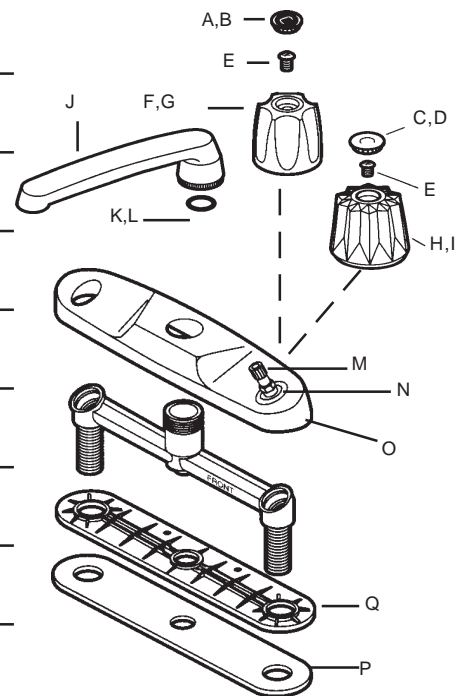

A	99104	PRICE PFISTER VERVE COLD BUTTON CLEAR	1-19 20+	$0.58 $0.50
B	99108	PRICE PFISTER VERVE HOT BUTTON CLEAR	1-19 20+	$0.58 $0.50
C	99055	PRICE PFISTER WINDSOR COLD BUTTON CHROME	1-19 20+	$0.90 $0.79
D	99054	PRICE PFISTER WINDSOR HOT BUTTON CHROME	1-19 20+	$0.90 $0.79
E	99082	PRICE PFISTER HANDLE SCREW	1-19 20+	$0.40 $0.35
F	99100	PRICE PFISTER SMALL VERVE HANDLE - CHROME	1-19 20+	$3.51 $3.05
G	99001	GENERIC PRICE PFISTER SMALL VERVE HANDLE - CHROME	1-19 20+	$1.59 $1.39
H	99052	PRICE PFISTER SMALL WINDSOR HANDLE - ACRYLIC CLEAR	1-19 20+	$2.42 $2.10
I	99003	GENERIC PFISTER SMALL WINDSOR HANDLE - ACRYLIC CLEAR	1-19 20+	$1.55 $1.35
J	00614	GENERIC PRICE PFISTER WINDSOR KITCHEN SPOUT	1-19 20+	$16.04 $13.95
K	1066	PRICE PFISTER PRO SERIES O-RING	1-19 20+	$3.21 $2.79
L	99007	PRICE PFISTER WINDSOR / VERVE O RING SEAL	1-19 20+	$0.40 $0.35
M	99047	PRICE PFISTER WINDSOR FAUCET STEM - SHORT	1-19 20+	$2.72 $2.37
N	1013	PRICE PFISTER CARTRIDGE SEATLESS RIGHT/LEFT HAND	1-19 20+	$10.55 $9.18
O	00790	PRICE PFISTER WINDSOR/VERVE DECK PLATE	1-19 20+	$13.18 $11.46
P	10854	PRICE PFISTER KITCHEN FOAM GASKET SEAL	1-19 20+	$0.77 $0.67
Q	91637	PRICE PFISTER VERVE KITCHEN BOTTOMPLATE	1-19 20+	$1.50 $1.30
R	10844	PRICE PFISTER VERVE 3/4" DIAMETER SPOUT ASSEMBLY OLD STYLE	1-19 20+	$23.23 $20.20
S	10846	PRICE PFISTER VERVE 5/8" DIAMETER SPOUT ASSEMBLY	1-19 20+	$23.23 $20.20
T	00937	PRICE PFISTER VERVE 3/4" DIAMETER SPOUT ASSEMBLY NEW STYLE	1-19 20+	$24.49 $21.30