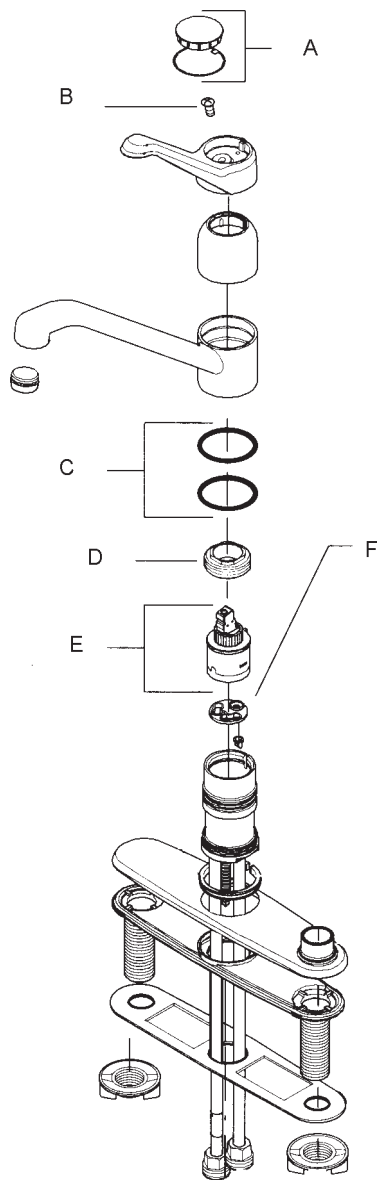

# PLUMBING

A	01046	GENERIC PHOENIX HANDLE REPLACEMENT PAIR	1-11 12+	\$7.07 \$6.15
B	97051	PHOENIX STEM	1-11 12+	\$4.20 \$3.65
C	97053	PHOENIX SEAT	1-11 12+	\$0.40 \$0.35
D	00794	SAYCO SHOWER STEM-P002 HOT/COLD	1-19 20+	\$4.48 \$3.90
E	97052	PHOENIX SHOWER CARTRIDGE	1-19 20+	\$1.71 \$1.49
F	97054	PHOENIX STEM EXTENSION	1-19 20+	\$1.82 \$1.58
G	97055	PHOENIX SLEEVE	1-19 20+	\$2.01 \$1.75
H	01091	PHOENIX 2 + 3 VALVE DIV. FLANGE CHROME PLATED	1-19 20+	\$4.31 \$3.75
I	97057	PHOENIX CRYSTAL HANDLE	1-19 20+	\$2.19 \$1.90
J	97058	PHOENIX HOT BUTTON	1-19 20+	\$0.40 \$0.35
K	97060	PHOENIX COLD BUTTON	1-19 20+	\$0.40 \$0.35
L	97059	PHOENIX ARROW BUTTON	1-19 20+	\$0.40 \$0.35
M	97063	PHOENIX DIVERTER STEM	1-19 20+	\$7.75 \$6.74
N	97062	PHOENIX PHOENIX THRUST WASHER	1-19 20+	\$0.70 \$0.61
O	97061	PHOENIX HANDLE SCREW	1-19 20+	\$0.23 \$0.20
P	97050	NIBCO CRYSTAL HANDLE W/ BUTTON	1-19 20+	\$3.01 \$2.62

A

B

C

D

A	00714	PRICE PFISTER GENESIS KITCHEN BUTTON	1-19	\$2.28
			20+	\$1.98
B	99082	PRICE PFISTER HANDLE SCREW	1-19	\$0.40
			20+	\$0.35
C	00984	PRICE PFISTER GENESIS O RING SET	1-19	\$1.71
			20+	\$1.49
D	99119	PRICE PFISTER GENESIS STEM	1-19	\$1.82
		RETAINER NUT	20+	\$1.59
E	00709	PRICE PFISTER GENESIS CERAMIC	1-19	\$14.26
		CARTRIDGE	20+	\$12.40
F	00710	PRICE PFISTER GENESIS VALVE GASKET	1-19	\$0.90
			20+	\$0.79