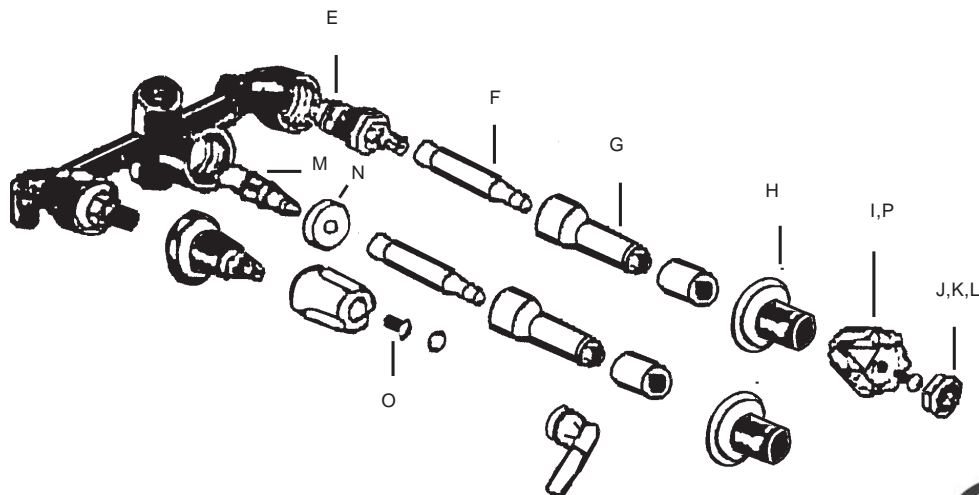

PHOENIX PARTS

PLUMBING

A	01046	GENERIC PHOENIX HANDLE REPLACEMENT PAIR	1-11 12+	$7.07 $6.15
B	97051	PHOENIX STEM	1-11 12+	$4.20 $3.65
C	97053	PHOENIX SEAT	1-11 12+	$0.40 $0.35
D	00794	SAYCO SHOWER STEM-P002 HOT/COLD	1-19 20+	$4.48 $3.90
E	97052	PHOENIX SHOWER CARTRIDGE	1-19 20+	$1.71 $1.49
F	97054	PHOENIX STEM EXTENSION	1-19 20+	$1.82 $1.58
G	97055	PHOENIX SLEEVE	1-19 20+	$2.01 $1.75
H	01091	PHOENIX 2 + 3 VALVE DIV. FLANGE CHROME PLATED	1-19 20+	$4.31 $3.75
I	97057	PHOENIX CRYSTAL HANDLE	1-19 20+	$2.19 $1.90
J	97058	PHOENIX HOT BUTTON	1-19 20+	$0.40 $0.35
K	97060	PHOENIX COLD BUTTON	1-19 20+	$0.40 $0.35
L	97059	PHOENIX ARROW BUTTON	1-19 20+	$0.40 $0.35
M	97063	PHOENIX DIVERTER STEM	1-19 20+	$7.75 $6.74
N	97062	PHOENIX PHOENIX THRUST WASHER	1-19 20+	$0.70 $0.61
O	97061	PHOENIX HANDLE SCREW	1-19 20+	$0.23 $0.20
P	97050	NIBCO CRYSTAL HANDLE W/ BUTTON	1-19 20+	$3.01 $2.62

A

B

C

D