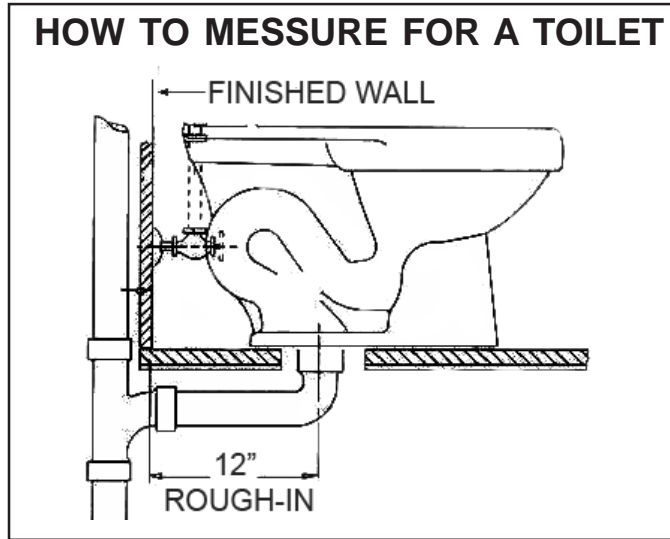

Western

POTTERY L.L.C.

A 1163
WESTERN POTTERY
TOILET TANK
1.6 GALLON

1-5	$52.45
6+	$37.95

B 1171
WESTERN POTTERY
TOILET BOWL
STANDARD
12" ROUGH-IN

1-5	$40.48
6+	$36.95

C 1164
WESTERN POTTERY
TOILET BOWL
ELONGATED
12" ROUGH-IN

1-5	$78.00
6+	$52.00

D 1192
WESTERN POTTERY
TOILET BOWL
ELONGATED
ADA COMPLIANT
17" TALL, 12" ROUGH-IN

1-5	$126.50
6+	$110.00