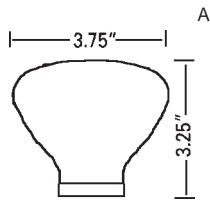

LIGHTING

COMPACT FLUORESCENT BULBS

Harmony Lighting

SUPER MINI LAMP COVER
ML7-15