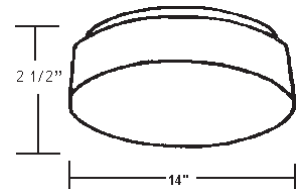

G 69586 ACRYLIC WHITE 1-5 $17.53 10 14" ROUND DRUM LENS
6+ $15.25